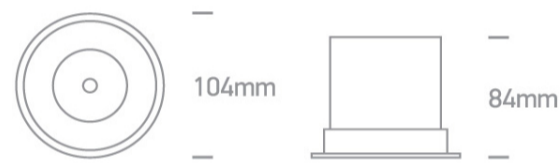

18W COB LED Dark light recessed spot with dark chrome reflector.

Requires 500mA driver.

Complies with standard EN60598-1 and any other specific standards.

Downloads

Dimensions

Must be ordered separately

89030C

Physical Specification

Item Group

02 Recessed Spots Fixed LED

Family

The COB LED Dark Light Range

Order Code

10118DC/B/W

Colour

Black

Material

Die Cast

Shape

Circular

Height	84mm
Diameter	104mm
Cutout Hole Diameter	94mm
Recessed Ceiling	Yes
Depth Required	100mm
Indoor	Yes
Adjustable	No

Electrical Characteristics

Fitting

Colour Temperature	3000K
Lumen Output	1750lm
Light Efficiency	97,22lm/W
CRI	90
Beam Angle	36°
Illumination Diagram	

Dark Light

Yes

Packing Info

Pcs/Carton

30

Barcode

5291889064800