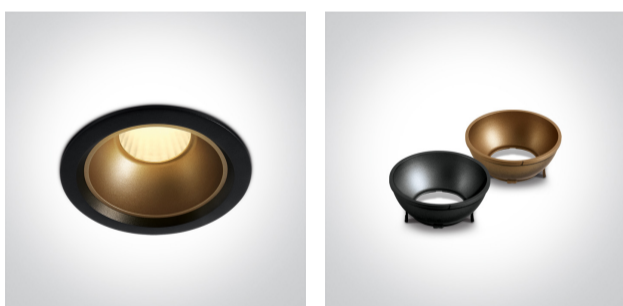

20W Recessed Dark Light LED spot with black and brass reflector, IP20.

Supplied with Black & Brass reflectors.

Complete with 500mA driver.

Complies with standard EN60598-1 and any other specific standards.

## Physical Specification

Item Group

02 Recessed Spots Fixed LED

Family

The Retro Dark Light Range

Order Code

10120Z/B/W

Colour