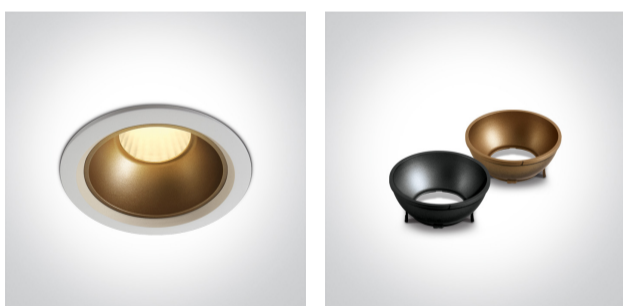

20W Recessed Dark Light LED spot with black and brass reflector, IP20.

Supplied with Black & Brass reflectors.

Complete with 500mA driver.

Complies with standard EN60598-1 and any other specific standards.

Downloads

Dimensions

Gallery

Physical Specification

Item Group

02 Recessed Spots Fixed LED

Family

The Retro Dark Light Range

Order Code

10120Z/W/W

Colour

White

Material

Die Cast + Plastic

Shape

Circular