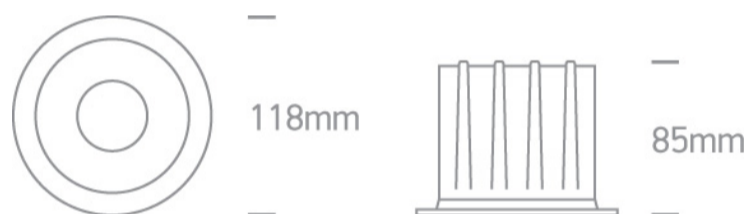

Dimensions