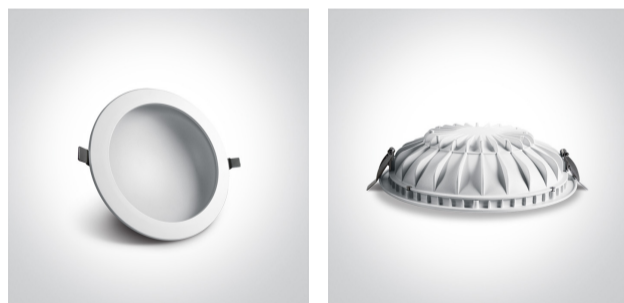

22W LED Dark Light Dome Reflector, IP20.

Complete with 600mA driver.

Complies with standard EN60598-1 and any other specific standards.

## Physical Specification

Item Group	06 Downlights Fixed LED
Family	The Dark Light Dome Reflector Die cast
Order Code	10122FD/W/C
Colour	White
Material	Die Cast
Shape	Circular
Height	60mm

Diameter	225mm
Cutout Hole Diameter	210mm
Recessed Ceiling	Yes
Depth Required	90mm
Indoor	Yes
Adjustable	No