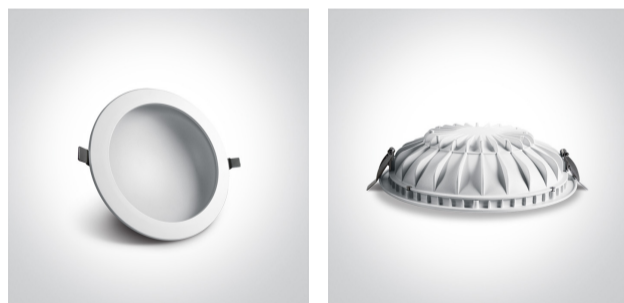

22W LED Dark Light Dome Reflector, IP20.

Complete with 600mA driver.

Complies with standard EN60598-1 and any other specific standards.

Downloads

Dimensions

Gallery

Physical Specification

Item Group	06 Downlights Fixed LED
Family	The Dark Light Dome Reflector Die cast
Order Code	10122FD/W/W
Colour	White
Material	Die Cast
Shape	Circular
Height	60mm

Diameter	225mm
Cutout Hole Diameter	210mm
Recessed Ceiling	Yes
Depth Required	90mm
Indoor	Yes
Adjustable	No

Electrical Characteristics

Gear	External-Included
Fitting + Driver	
Input Voltage	220-240V
50 Hz	Yes
60 Hz	Yes
Safety Class	
Power(Watts)	22W
IP Rating	IP20
Light Source	LED built in
Dimmable	No
F Mark	

Fitting	
Input Type	Constant Current
Input Current	600mA
Voltage	35V
Safety Class	
Power(Watts)	21W
IP Rating	IP20
Light Source	LED built in
LED Type	SMD 2835
LED Brand	Sanan

Gear

Gear Type

Led Driver

Input Voltage