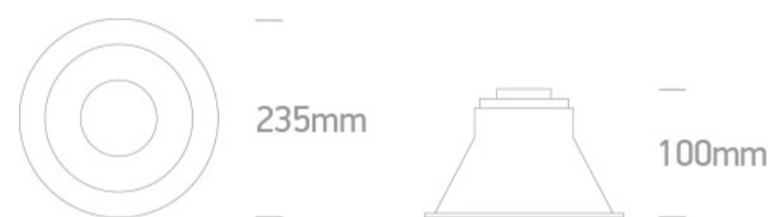

### Dimensions

### Physical Specification

Item Group	06 Downlights Fixed LED
Family	The Dark Light Project Range
Order Code	10125TD/W/C
Colour	White
Material	Aluminium
Shape	Circular
Height	100mm
Diameter	235mm
Cutout Hole Diameter	210mm
Recessed Ceiling	Yes
Depth Required	140mm
Indoor	Yes