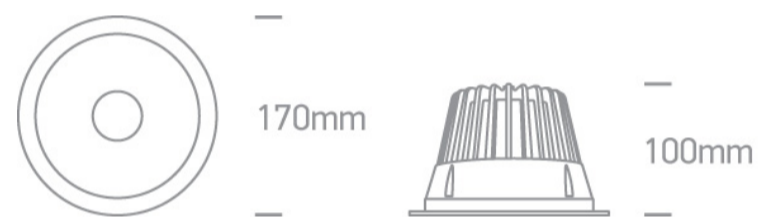

30W COB LED recessed downlight, for general lighting applications.

Complete with 750mA driver.

Complies with standard EN60598-1 and any other specific standards.

Downloads

Dimensions

Physical Specification

Item Group	06 Downlights Fixed LED
Family	Dark Light Pro Range Aluminium
Order Code	10130ED/W/BS/W
Colour	White-Brass
Material	Aluminium
Shape	Circular
Height	100mm
Diameter	170mm
Cutout Hole Diameter	145mm
Recessed Ceiling	Yes
Depth Required	130mm
Indoor	Yes

Illumination Data

Colour Temperature	3000K
Lumen Output	2100lm
Light Efficiency	70lm/W
CRI	80
Beam Angle	60°
Illumination Diagram	
Dark Light	Yes

Packing Info

Box Length	17,5cm
Box Width	12cm
Box Height	18cm
Pcs/Carton	20
Barcode	5291889058694
HS Code	9405409900