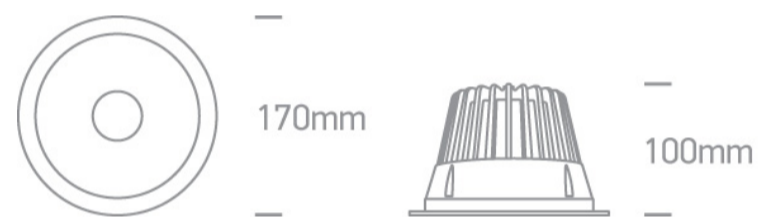

30W COB LED recessed downlight, for general lighting applications.

Complete with 750mA driver.

Complies with standard EN60598-1 and any other specific standards.

Downloads

Dimensions

Physical Specification

Item Group	06 Downlights Fixed LED
Family	Dark Light Pro Range Aluminium
Order Code	10130ED/W/B/W
Colour	White-Black
Material	Aluminium
Shape	Circular
Height	100mm
Diameter	170mm
Cutout Hole Diameter	145mm
Recessed Ceiling	Yes
Depth Required	130mm
Indoor	Yes

Illumination Data

Colour Temperature	3000K
Lumen Output	1800lm
Light Efficiency	60lm/W
CRI	80
Beam Angle	60°
Illumination Diagram	
Dark Light	Yes

Packing Info

Box Length	17,5cm
Box Width	12cm
Box Height	18cm
Pcs/Carton	20
Barcode	5291889058670
HS Code	9405409900