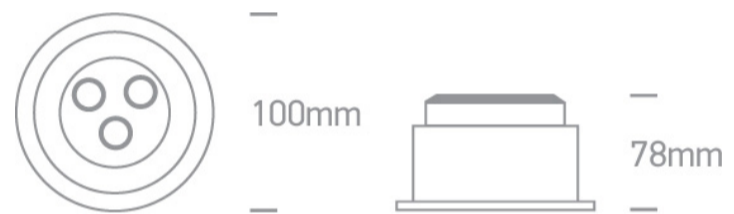

3W LED Dark Light Recessed adjustable spot, IP20.

Requires 350mA driver.

Complies with standard EN60598-1 and any other specific standards.

## Dimensions

## Physical Specification

Item Group	04 Recessed Spots Adjustable LED
Family	The Dark Light Range
Order Code	11103D/G/C
Colour	Grey
Material	Aluminium
Shape	Circular
Height	78mm
Diameter	100mm
Cutout Hole Diameter	90mm
Recessed Ceiling	Yes
Depth Required	90mm
Indoor	Yes
Adjustable	1 Direction