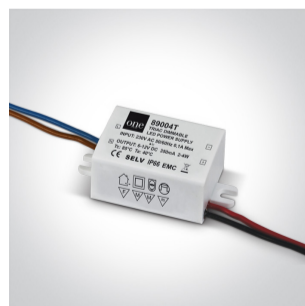

3W LED Dark Light Recessed adjustable spot, IP20.

Requires 350mA driver.

Complies with standard EN60598-1 and any other specific standards.

Downloads

Dimensions

Gallery

Must be ordered separately

89004

89004T

Physical Specification

Item Group	04 Recessed Spots Adjustable LED
Family	The Dark Light Range
Order Code	11103D/G/W
Colour	Grey
Material	Aluminium
Shape	Circular
Height	78mm
Diameter	100mm
Cutout Hole Diameter	90mm
Recessed Ceiling	Yes
Depth Required	90mm
Indoor	Yes
Adjustable	1 Direction

Electrical Characteristics

Fitting

Input Type	Constant Current
Input Current	350mA
Safety Class	
Power(Watts)	3W
IP Rating	IP20
Light Source	LED built in
LED Number	1
Cable Length	40cm
F Mark	

Illumination Data