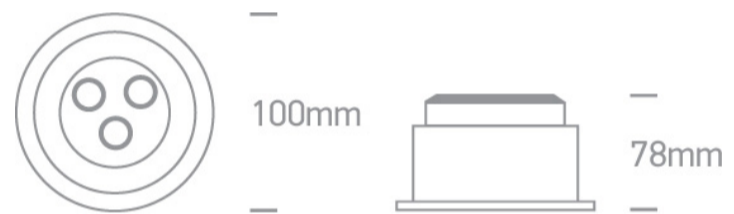

3W LED Dark Light Recessed adjustable spot, IP20.

Requires 350mA driver.

Complies with standard EN60598-1 and any other specific standards.

Downloads

Dimensions

Gallery

Must be ordered separately

89004

89004T

Physical Specification

Item Group	04 Recessed Spots Adjustable LED
Family	The Dark Light Range
Order Code	11103D/G/W
Colour	Grey
Material	Aluminium
Shape	Circular
Height	78mm
Diameter	100mm
Cutout Hole Diameter	90mm
Recessed Ceiling	Yes
Depth Required	90mm
Indoor	Yes
Adjustable	1 Direction

Electrical Characteristics

Fitting

Input Type	Constant Current
Input Current	350mA
Safety Class	
Power(Watts)	3W
IP Rating	IP20
Light Source	LED built in
LED Number	1
Cable Length	40cm
F Mark	

Illumination Data

Colour Temperature	3000K
--------------------	-------

Lumen Output	135lm
Light Efficiency	45lm/W
CRI	80
Beam Angle	45°
Illumination Diagram	
Dark Light	Yes

Packing Info

Box Length	11cm
Box Width	7cm
Box Height	8,5cm
Pcs/Carton	50
Barcode	5291889032847
HS Code	9405409900