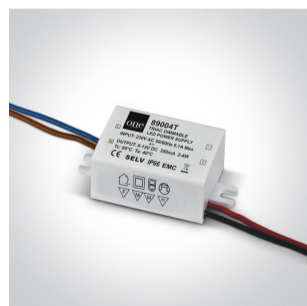

3W LED Dark Light Recessed adjustable spot, IP20.

Requires 350mA driver.

Complies with standard EN60598-1 and any other specific standards.

Downloads

Dimensions

Gallery

Must be ordered separately

89004T