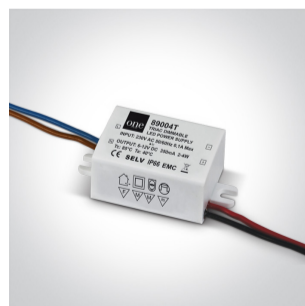

3W LED Dark Light Recessed adjustable spot, IP20.

Requires 350mA driver.

Complies with standard EN60598-1 and any other specific standards.

Downloads

Dimensions

Gallery

Must be ordered separately

89004T