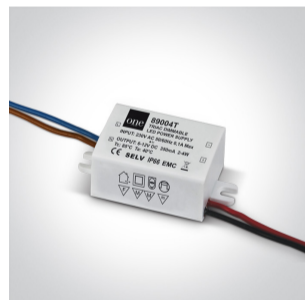

3W LED Dark Light Recessed adjustable spot, IP20.

Requires 350mA driver.

Complies with standard EN60598-1 and any other specific standards.

Downloads

Dimensions

Must be ordered separately

89004

89004T

Physical Specification

Item Group

04 Recessed Spots Adjustable LED

Family

The 3W Mini Lighter

Order Code

11103K/B/W

Colour

Black

Material

Aluminium

Shape

Circular

Height	52mm
Diameter	52mm
Cutout Hole Diameter	42mm
Recessed Ceiling	Yes
Depth Required	60mm
Indoor	Yes
Adjustable	1 Direction

Electrical Characteristics

Fitting

Input Type	Constant Current
Input Current	350mA
Voltage	8,4V
Safety Class	
Power(Watts)	3W
IP Rating	IP20
Light Source	LED built in
LED Type	COB
LED Brand	Bridgelux
LED Number	1
Cable Length	40cm
F Mark	