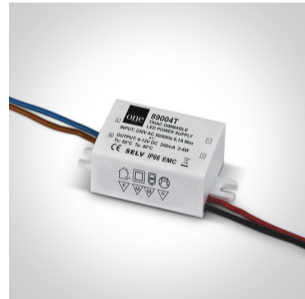

3W LED Dark Light Recessed adjustable spot, IP20.

Requires 350mA driver.

Complies with standard EN60598-1 and any other specific standards.

Downloads

Dimensions

Must be ordered separately

89004

89004T

Physical Specification

Item Group

04 Recessed Spots Adjustable LED

Family

The 3W Mini Lighter

Order Code

11103K/W/W

Colour

White

Material

Aluminium

Shape

Circular

Height	52mm
Diameter	52mm
Cutout Hole Diameter	42mm
Recessed Ceiling	Yes
Depth Required	60mm
Indoor	Yes
Adjustable	1 Direction

Electrical Characteristics

Fitting

Input Type	Constant Current
Input Current	350mA
Voltage	8,4V
Safety Class	
Power(Watts)	3W
IP Rating	IP20
Light Source	LED built in
LED Type	COB
LED Brand	Bridgelux
LED Number	1
Cable Length	40cm
F Mark	