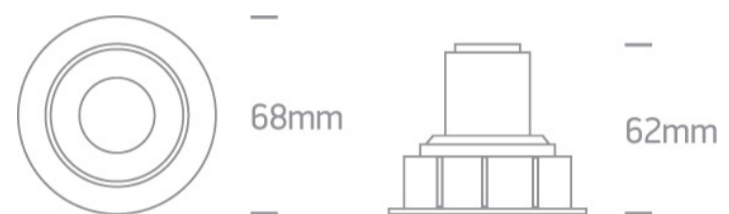

Aluminium

4W COB LED adjustable recessed spot with interchangeable rings.

Ring must be ordered separately.

Requires 350/500mA driver.

Complies with standard EN60598-1 and any other specific standards.

Downloads

Dimensions

Must be ordered separately

050100/B

050100/BS

050100/C

050100/CU

050100/W

89004

89004T

Physical Specification

Item Group	04 Recessed Spots Adjustable LED
Family	The Interchangable Rings Range Aluminium
Order Code	11104K/B/W
Colour	Black
Material	Aluminium
Shape	Circular
Height	62mm
Diameter	68mm
Cutout Hole Diameter	60mm
Recessed Ceiling	Yes
Depth Required	80mm
Indoor	Yes
Adjustable	1 Direction

Illumination Data

Colour Temperature	3000K
Lumen Output	400lm@5W
Light Efficiency	80lm/W
CRI	80
Beam Angle	35°
Illumination Diagram	
Dark Light	Yes

Packing Info

Box Length	8,5cm
Box Width	8cm
Box Height	8cm
Box Weight	0,165Kg
Pcs/Carton	50
Barcode	5291889054108
HS Code	9405409900