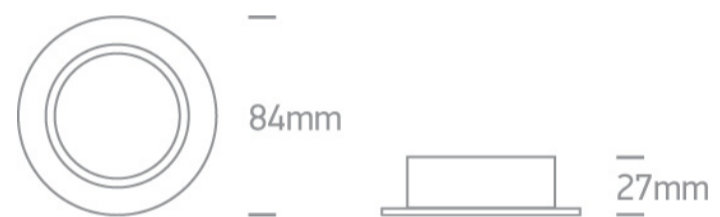

Round Clip in System Range Recessed adjustable MR16 spot with GU10 lampholder.

Complies with standard EN60598-1 and any other specific standards.

#### Dimensions

#### Physical Specification

Item Group	03 Recessed Spots Adjustable
Family	The Round Clip in Range Aluminium
Order Code	11105B1/W
Colour	White
Material	Aluminium
Shape	Circular
Height	27mm
Diameter	84mm
Cutout Hole Diameter	72mm
Recessed Ceiling	Yes
Depth Required	120mm
Indoor	Yes