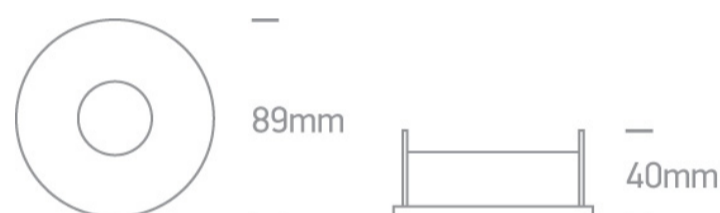

Dark Light Recessed Round adjustable MR16 spot with GU10 lampholder.

Complies with standard EN60598-1 and any other specific standards.

Downloads

Dimensions

Gallery

Physical Specification

Item Group

03 Recessed Spots Adjustable

Shape

Circular

Height

40mm

Diameter	89mm
Cutout Hole Diameter	75mm
Recessed Ceiling	Yes
Depth Required	120mm
Indoor	Yes
Adjustable	1 Direction

Electrical Characteristics

Gear	No
Fitting + Driver	
Input Voltage	100-240V
50 Hz	Yes
60 Hz	Yes
Safety Class	
Power(Watts)	10W
IP Rating	IP20
Light Source	Replaceable lamp
Lamp Holder	GU10
Number of Lamps	1
Dimmable	N/A
Cable Length	15cm
F Mark	

Illumination Data

Illumination Diagram	
Dark Light	Yes

Packing Info

Box Length	9,5cm
------------	-------

Box Width	9,5cm
Box Height	6cm
Box Weight	0,160kg
Pcs/Carton	100
Barcode	5291889042839
HS Code	9405409900