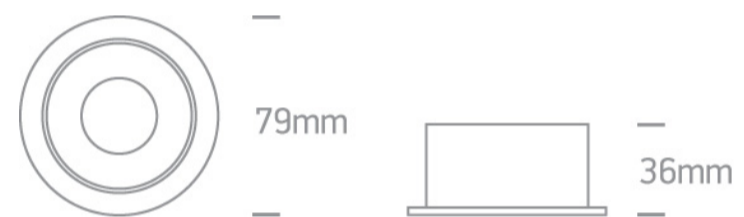

White Body Brass Reflector Adjustable Dark Light Recessed MR16 spot with GU10 lampholder.

Complies with standard EN60598-1 and any other specific standards.

Downloads

Dimensions

Gallery

Physical Specification

Item Group

03 Recessed Spots Adjustable

Family

The Chill Out Range

Order Code

11105M/W/BS

Colour

White-Brass

Material

Aluminium

Shape

Circular

Height

36mm

Diameter	79mm
Cutout Hole Diameter	70mm
Recessed Ceiling	Yes
Depth Required	120mm
Indoor	Yes
Adjustable	1 Direction

Electrical Characteristics