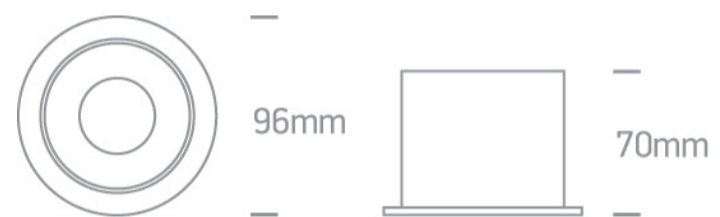

Dark Light Recessed adjustable MR16 spot with GU10 lampholder and push-in ring.

Complies with standard EN60598-1 and any other specific standards.

Downloads

Dimensions

Physical Specification

Item Group	03 Recessed Spots Adjustable
Family	The Dark Light Range Metal
Order Code	11105TA/W
Colour	White
Material	Metal
Shape	Circular
Height	70mm
Diameter	96mm
Cutout Hole Diameter	80mm
Recessed Ceiling	Yes
Depth Required	130mm
Indoor	Yes

Adjustable

1 Direction

Electrical Characteristics

Gear

No

Fitting + Driver

Input Voltage

100-240V