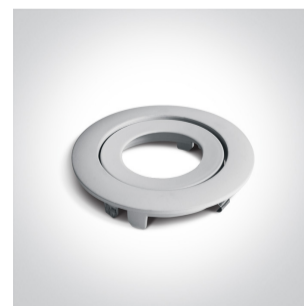

6W LED Fire Rated Recessed adjustable spot, IP20.

Requires 350mA driver.

Complies with standard EN60598-1 and any other specific standards.

Downloads

Dimensions

Dimensions are complete with the ring.

Gallery

Must be ordered separately

050044/B

050044/C

050044/MC

050044/W

89008

Physical Specification

Item Group	04 Recessed Spots Adjustable LED
Family	The COB Fire Rated Range
Order Code	11106PF/C
Colour	White
Material	Die Cast
Shape	Circular
Height	70mm
Diameter	89mm
Cutout Hole Diameter	75mm
Recessed Ceiling	Yes
Depth Required	90mm
Indoor	Yes
Adjustable	1 Direction

Electrical Characteristics

Fitting

Input Type	Constant Current
Input Current	350mA
Safety Class	
Power(Watts)	6W
IP Rating	IP20
Light Source	LED built in
LED Type	COB
LED Brand	Bridgelux
LED Number	1
Cable Length	40cm
F Mark	