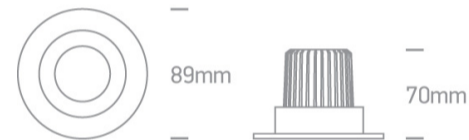

6W LED Fire Rated Recessed adjustable spot, IP20.

Requires 350mA driver.

Complies with standard EN60598-1 and any other specific standards.

Downloads

Dimensions

Dimensions are complete with the ring.

Gallery

Must be ordered separately

050044/B

050044/C

050044/MC

050044/W

89008

Physical Specification

Item Group	04 Recessed Spots Adjustable LED
Family	The COB Fire Rated Range
Order Code	11106PF/C
Colour	White
Material	Die Cast
Shape	Circular
Height	70mm
Diameter	89mm
Cutout Hole Diameter	75mm
Recessed Ceiling	Yes
Depth Required	90mm
Indoor	Yes
Adjustable	1 Direction

Electrical Characteristics

Fitting

Input Type	Constant Current
Input Current	350mA
Safety Class	
Power(Watts)	6W
IP Rating	IP20
Light Source	LED built in
LED Type	COB
LED Brand	Bridgelux
LED Number	1
Cable Length	40cm
F Mark	

Illumination Data

Colour Temperature	4000K
Lumen Output	530lm
Light Efficiency	88,33lm/W
CRI	80
Beam Angle	40°
Illumination Diagram	

Packing Info

Box Length	12cm
Box Width	11cm
Box Height	8,5cm
Box Weight	0,322Kg
Pcs/Carton	20
Barcode	5291889047155
HS Code	9405409900