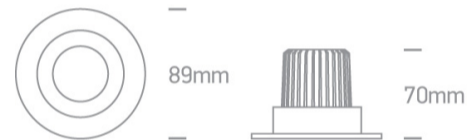

6W LED Fire Rated Recessed adjustable spot, IP20.

Requires 350mA driver.

Complies with standard EN60598-1 and any other specific standards.

Downloads

Dimensions

Dimensions are complete with the ring.

Gallery

Must be ordered separately

050044/B

050044/C

050044/MC

050044/W

89008

Physical Specification

Item Group	04 Recessed Spots Adjustable LED
Family	The COB Fire Rated Range
Order Code	11106PF/W
Colour	White
Material	Die Cast
Shape	Circular
Height	70mm
Diameter	89mm
Cutout Hole Diameter	75mm
Recessed Ceiling	Yes
Depth Required	90mm
Indoor	Yes
Adjustable	1 Direction

Electrical Characteristics

Fitting

Input Type	Constant Current
Input Current	350mA
Safety Class	
Power(Watts)	6W
IP Rating	IP20
Light Source	LED built in
LED Type	COB
LED Brand	Bridgelux
LED Number	1
Cable Length	40cm
F Mark	

Illumination Data

Colour Temperature	3000K
Lumen Output	500lm
Light Efficiency	83,33lm/W
CRI	80
Beam Angle	40°
Illumination Diagram	

Packing Info

Box Length	12cm
Box Width	11cm
Box Height	8,5cm
Box Weight	0,322Kg
Pcs/Carton	20
Barcode	5291889047162
HS Code	9405409900