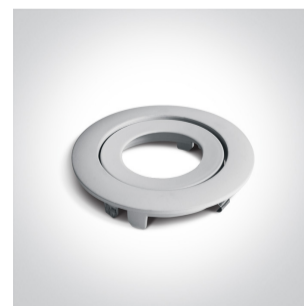

6W LED Fire Rated Recessed adjustable spot, IP20.

Requires 350mA driver.

Complies with standard EN60598-1 and any other specific standards.

Downloads

Dimensions

Dimensions are complete with the ring.

Gallery

Must be ordered separately

050044/B

050044/C

050044/MC

050044/W

89008

Physical Specification

Item Group	04 Recessed Spots Adjustable LED
Family	The COB Fire Rated Range
Order Code	11106PF/W
Colour	White
Material	Die Cast
Shape	Circular
Height	70mm
Diameter	89mm
Cutout Hole Diameter	75mm
Recessed Ceiling	Yes
Depth Required	90mm
Indoor	Yes
Adjustable	1 Direction

Electrical Characteristics

Fitting

Input Type	Constant Current
Input Current	350mA
Safety Class	
Power(Watts)	6W
IP Rating	IP20
Light Source	LED built in
LED Type	COB
LED Brand	Bridgelux
LED Number	1
Cable Length	40cm
F Mark	