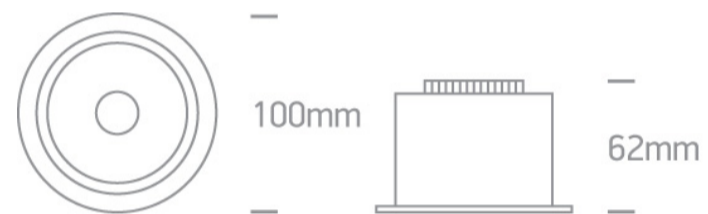

04 Recessed Spots Adjustable LED>The IP54 COB Outdoor/Bathroom
Range Die cast

11107D/W/W

7W LED Dark Light Recessed adjustable spot, ideal for bathroom and outdoor installation, IP54.

Requires 700mA driver.

Complies with standard EN60598-1 and any other specific standards.

Downloads

Dimensions

Gallery

Must be ordered separately

89015A

Related items

89015AT

Physical Specification

Item Group	04 Recessed Spots Adjustable LED
Family	The IP54 COB Outdoor/Bathroom Range Die cast
Order Code	11107D/W/W
Colour	White
Material	Die Cast
Shape	Circular
Height	62mm
Diameter	100mm
Cutout Hole Diameter	92mm
Recessed Ceiling	Yes
Depth Required	90mm
Indoor	Yes
Outdoor	Yes
Adjustable	2 Directions

Electrical Characteristics

Fitting	
Input Type	Constant Current
Input Current	700mA
Safety Class	III
Power(Watts)	7W
IP Rating	IP54
Light Source	LED built in

LED Type
LED Brand
LED Number
Cable Length
F Mark