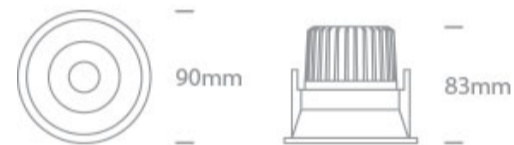

Dimensions