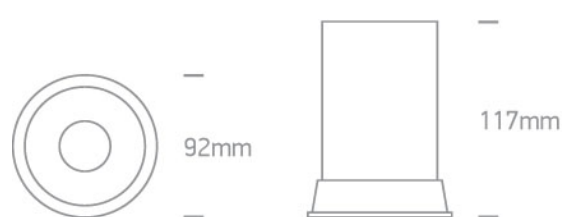

Recessed adjustable Fire Rated Dark Light MR16 spot with GU10 lampholder.

Complies with standard EN60598-1 and any other specific standards.

Downloads

Dimensions

Gallery

Physical Specification

Item Group

03 Recessed Spots Adjustable

Family

The Fire Rated GU10 Range

Order Code

11109FA/W

Colour

White

Material

Die Cast

Shape

Circular

Height

117mm

Diameter	92mm
Cutout Hole Diameter	85mm
Recessed Ceiling	Yes
Depth Required	160mm
Indoor	Yes
Adjustable	1 Direction

Electrical Characteristics

Gear	No
Fitting + Driver	
Input Voltage	100-240V
50 Hz	Yes
60 Hz	Yes
Safety Class	
Power(Watts)	10W
IP Rating	IP20
Light Source	Replaceable lamp
Lamp Holder	GU10
Number of Lamps	1
Dimmable	N/A
F Mark	

Illumination Data

Illumination Diagram	
Dark Light	Yes

Packing Info

Box Length	13cm
Box Width	10cm

Box Height	14cm
Pcs/Carton	30
Barcode	5291889069935
HS Code	9405409900

Certification & Warranty

Warranty	5 Years
Weee Directive	Yes