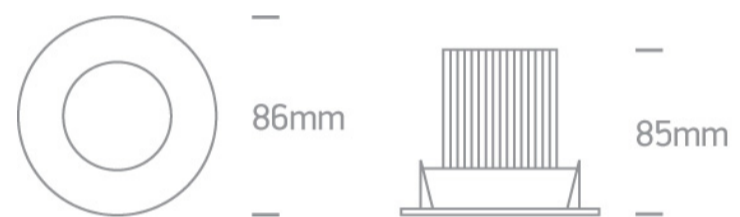

12W LED Dark Light Recessed adjustable spot, IP20.

Requires 700mA driver.

Complies with standard EN60598-1 and any other specific standards.

Downloads

Dimensions

Gallery

Must be ordered separately

89015A

Physical Specification

Item Group	04 Recessed Spots Adjustable LED
Family	The Dark Light Range
Order Code	11112D/W/W
Colour	White
Material	Aluminium
Shape	Circular
Height	85mm
Diameter	86mm
Cutout Hole Diameter	79mm
Recessed Ceiling	Yes
Depth Required	110mm
Indoor	Yes
Adjustable	1 Direction

Electrical Characteristics

Fitting

Input Type	Constant Current
Input Current	700mA
Safety Class	
Power(Watts)	12W
IP Rating	IP20
Light Source	LED built in
LED Number	1
Cable Length	40cm
F Mark	

Illumination Data

Colour Temperature	3000K
--------------------	-------

Lumen Output	650lm
Light Efficiency	54,16lm/W
CRI	80
Beam Angle	38°
Illumination Diagram	
Dark Light	Yes

Packing Info

Box Length	10cm
Box Width	10cm
Box Height	11cm
Box Weight	0,322Kg
Pcs/Carton	24
Barcode	5291889036968
HS Code	9405409900