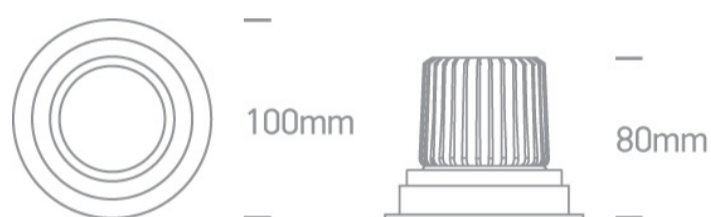

12W LED Dark Light Recessed adjustable spot, IP20.

Requires 700mA driver.

Complies with standard EN60598-1 and any other specific standards.

Downloads

Dimensions

Gallery

Must be ordered separately

89015A

Related items

89015AT

Physical Specification

Item Group	04 Recessed Spots Adjustable LED
Family	The COB Shop & Hotel Range
Order Code	11112E/W/EW
Colour	White
Material	Die Cast
Shape	Circular
Height	80mm
Diameter	100mm
Cutout Hole Diameter	87mm
Recessed Ceiling	Yes
Depth Required	95mm
Indoor	Yes
Adjustable	2 Directions

Electrical Characteristics

Fitting

Input Type	Constant Current
Input Current	700mA
Safety Class	III
Power(Watts)	12W
IP Rating	IP20
Light Source	LED built in
LED Type	COB

LED Brand
LED Number
Cable Length
F Mark

Epistar
1
40cm

Illumination Data

Colour Temperature
Lumen Output
Light Efficiency
CRI
Beam Angle
Illumination Diagram
Dark Light

2700K
1100lm
91,67lm/W
80
40°

Yes

Packing Info

Box Length
Box Width
Box Height
Box Weight
Pcs/Carton
Barcode
HS Code