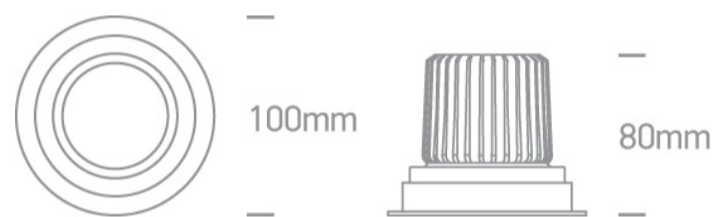

12W LED Dark Light Recessed adjustable spot, IP20.

Requires 700mA driver.

Complies with standard EN60598-1 and any other specific standards.

## Dimensions