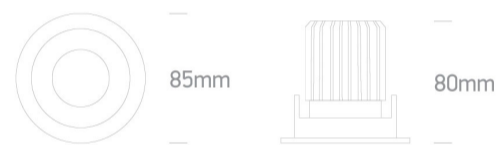

12W IP65 Dark light COB LED Recessed Adjustable Spot.

Requires 700mA driver.

Complies with standard EN60598-1 and any other specific standards

Downloads

Dimensions

Must be ordered separately

89015A

Related items

89015AT

Physical Specification

Item Group

04 Recessed Spots Adjustable LED

Family	The IP65 COB Dark Light Range
Order Code	11112P/B/W
Colour	Black
Material	Aluminium
Shape	Circular
Height	80mm
Diameter	85mm
Cutout Hole Diameter	72mm
Recessed Ceiling	Yes
Depth Required	100mm
Indoor	Yes
Outdoor	Yes
Adjustable	1 Direction

Electrical Characteristics

Fitting

Input Type	Constant Current
Input Current	700mA
Voltage	18,5V
Safety Class	
Power(Watts)	12W
IP Rating	IP65
Light Source	LED built in
LED Type	COB
LED Brand	Bridgelux
LED Number	1
Cable Length	40cm
F Mark	

Illumination Data

Colour Temperature	3000K
Lumen Output	1100lm
Light Efficiency	91,67lm/W
CRI	90
Beam Angle	40°
Illumination Diagram	
Dark Light	Yes

Packing Info

Box Length	10cm
Box Width	9cm
Box Height	10,5cm
Pcs/Carton	48
Barcode	5291889070085
HS Code	9405409900