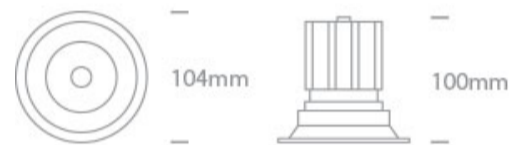

12W LED Dark Light Recessed adjustable spot, IP20.

Requires 700mA driver.

Complies with standard EN60598-1 and any other specific standards.

Downloads

Dimensions

Gallery

Must be ordered separately

89015A

Related items

89015AT

Physical Specification

Item Group	04 Recessed Spots Adjustable LED
Family	The 12W COB Dark Light
Order Code	11112TA/W/W
Colour	White
Material	Die Cast
Shape	Circular
Height	100mm
Diameter	104mm
Cutout Hole Diameter	92mm
Recessed Ceiling	Yes
Depth Required	115mm
Indoor	Yes
Adjustable	1 Direction

Electrical Characteristics

Fitting

Input Type	Constant Current
Input Current	700mA
Safety Class	III
Power(Watts)	12W
IP Rating	IP20
Light Source	LED built in
LED Type	COB

LED Brand
LED Number
Cable Length
F Mark