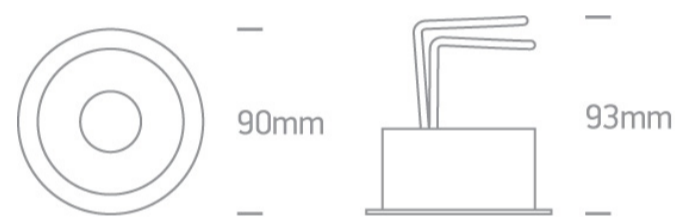

12W LED Recessed extractable adjustable spot, IP20.

Requires 350mA driver.

Complies with standard EN60598-1 and any other specific standards.

Downloads

Dimensions

Gallery

Must be ordered separately

89015

Related items

89015T

Physical Specification

Item Group	04 Recessed Spots Adjustable LED
Family	Extractable 12W Range
Order Code	11113E/W/W
Colour	White
Material	Aluminium
Shape	Circular
Height	93mm
Diameter	90mm
Cutout Hole Diameter	80mm
Recessed Ceiling	Yes
Depth Required	120mm
Indoor	Yes
Adjustable	2 Directions

Electrical Characteristics

Fitting

Input Type	Constant Current
Input Current	350mA
Safety Class	III
Power(Watts)	12W
IP Rating	IP20
Light Source	LED built in
LED Type	COB

LED Brand	
LED Number	
Cable Length	
F Mark	

Citizen	
1	
40cm	
	

Illumination Data

Colour Temperature	
Lumen Output	
Light Efficiency	
CRI	
Beam Angle	
Illumination Diagram	

3000K	
1100lm	
91,67lm/W	
90	
36°	
	

Packing Info

Box Length	
Box Width	
Box Height	
Box Weight	
Pcs/Carton	
Barcode	
HS Code	