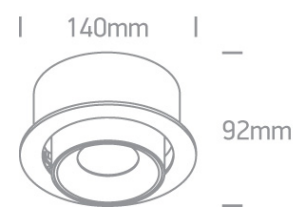

14W LED adjustable COB Pop Out Range, IP20.

Requires 700mA driver.

Complies with standard EN60598-1 and any other specific standards.

Downloads

Dimensions

Gallery

Must be ordered separately

89015A

Related items

89015AT

Physical Specification

Item Group	08 Downlights Adjustable LED
Family	The COB Pop Out Range Aluminium
Order Code	11114R/W/C
Colour	White
Material	Aluminium
Shape	Circular
Height	92mm
Diameter	140mm
Cutout Hole Diameter	130mm
Recessed Ceiling	Yes
Depth Required	85mm
Indoor	Yes
Adjustable	2 Directions

Electrical Characteristics

Fitting

Input Type	Constant Current
Input Current	700mA
Safety Class	III
Power(Watts)	14W
IP Rating	IP20
Light Source	LED built in
LED Type	COB

LED Brand
Cable Length
F Mark

Bridgelux
40cm

Illumination Data

Colour Temperature
Lumen Output
Light Efficiency
CRI
Beam Angle
Illumination Diagram

4000K
1100lm
78,57lm/W
80
36°

Packing Info

Box Length
Box Width
Box Height
Box Weight
Pcs/Carton
Barcode
HS Code