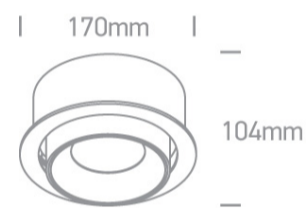

25W LED adjustable COB Pop Out Range, IP20.

Requires 700mA driver.

Complies with standard EN60598-1 and any other specific standards.

## Dimensions

## Physical Specification

Item Group	08 Downlights Adjustable LED
Family	The COB Pop Out Range Aluminium
Order Code	11125R/W/C
Colour	White
Material	Aluminium
Shape	Circular
Height	104mm
Diameter	170mm
Cutout Hole Diameter	160mm
Recessed Ceiling	Yes
Depth Required	85mm
Indoor	Yes
Adjustable	2 Directions