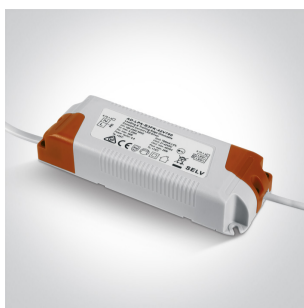

Related items

89030AT

Physical Specification

Item Group	08 Downlights Adjustable LED
Family	The COB Pop Out Range Aluminium
Order Code	11125R/W/C
Colour	White
Material	Aluminium
Shape	Circular
Height	104mm
Diameter	170mm
Cutout Hole Diameter	160mm
Recessed Ceiling	Yes
Depth Required	85mm
Indoor	Yes
Adjustable	2 Directions

Electrical Characteristics

Fitting

Input Type	Constant Current
Input Current	700mA
Safety Class	III
Power(Watts)	25W
IP Rating	IP20
Light Source	LED built in
LED Type	COB