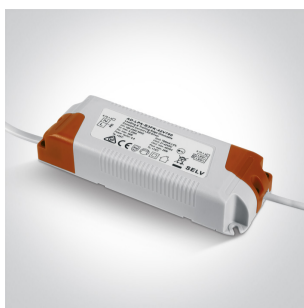

25W LED adjustable COB Pop Out Range, IP20.

Requires 700mA driver.

Complies with standard EN60598-1 and any other specific standards.

Downloads

Dimensions

Gallery

Must be ordered separately

89030A

Related items

89030AT

Physical Specification

Item Group	08 Downlights Adjustable LED
Family	The COB Pop Out Range Aluminium
Order Code	11125R/W/W
Colour	White
Material	Aluminium
Shape	Circular
Height	104mm
Diameter	170mm
Cutout Hole Diameter	160mm
Recessed Ceiling	Yes
Depth Required	85mm
Indoor	Yes
Adjustable	2 Directions

Electrical Characteristics

Fitting

Input Type	Constant Current
Input Current	700mA
Safety Class	III
Power(Watts)	25W
IP Rating	IP20
Light Source	LED built in
LED Type	COB

LED Brand
Cable Length
F Mark

Bridgelux
40cm