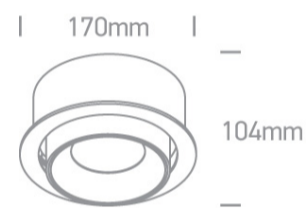

25W LED adjustable COB Pop Out Range, IP20.

Requires 700mA driver.

Complies with standard EN60598-1 and any other specific standards.

Downloads

Dimensions

Gallery

Must be ordered separately

89030A

Related items

89030AT

Physical Specification

Item Group	08 Downlights Adjustable LED
Family	The COB Pop Out Range Aluminium
Order Code	11125R/W/W
Colour	White
Material	Aluminium
Shape	Circular
Height	104mm
Diameter	170mm
Cutout Hole Diameter	160mm
Recessed Ceiling	Yes
Depth Required	85mm
Indoor	Yes
Adjustable	2 Directions

Electrical Characteristics

Fitting

Input Type	Constant Current
Input Current	700mA
Safety Class	III
Power(Watts)	25W
IP Rating	IP20
Light Source	LED built in
LED Type	COB

LED Brand
Cable Length
F Mark

Bridgelux
40cm

Illumination Data

Colour Temperature
Lumen Output
Light Efficiency
CRI
Beam Angle
Illumination Diagram

3000K
2070lm
82,8lm/W
80
40°

Packing Info

Box Length
Box Width
Box Height
Box Weight
Pcs/Carton
Barcode
HS Code