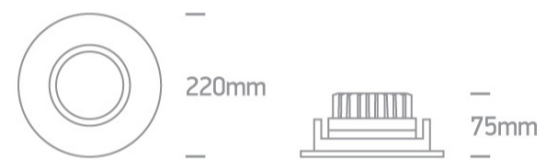

30W COB LED adjustable recessed Spot with dark chrome reflector.

Supplied with non-dimmable LED driver.

Complies with standard EN60598-1 and any other specific standards.

Downloads

Dimensions

Physical Specification

Item Group	08 Downlights Adjustable LED
Family	Dark Mirror Reflector Range
Order Code	11130E/W/W
Colour	White
Material	Die Cast
Shape	Circular
Height	75mm
Diameter	220mm
Cutout Hole Diameter	200mm
Recessed Ceiling	Yes
Depth Required	95mm
Indoor	Yes