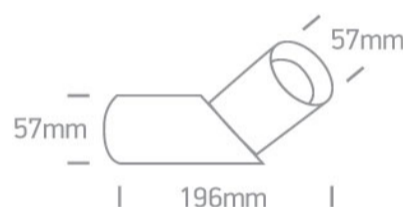

10W MR16 GU10 Adjustable Ceiling Light.

Complies with standard EN60598-1 and any other specific standards.

Downloads

Dimensions

Gallery

Physical Specification

Item Group

13 Wall & Ceiling

Family

The GU10 Ceiling Lights

Order Code

12105E4/W

Colour

White

Material

Aluminium

Shape

Circular

Height

196mm

Diameter	57mm
Surface Ceiling	Yes
Indoor	Yes
Adjustable	1 Direction

Electrical Characteristics

Gear	No
------	----

Fitting + Driver