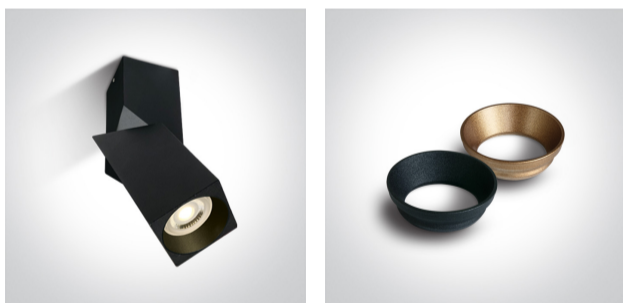

Gallery

Physical Specification

Item Group

New 2021 Edition 3

Family

Wall & Ceiling

Order Code

12105E6/B

Colour

Black

Material

Die Cast

Shape

Rectangular

Length

58mm