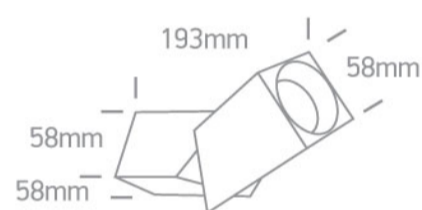

10W MR16 GU10 Adjustable Ceiling Light.

Complies with standard EN60598-1 and any other specific standards.

### Dimensions

Black

Material

Die Cast

Shape

Rectangular

Length

58mm

Width	58mm
Height	193mm
Surface Ceiling	Yes
Indoor	Yes
Adjustable	1 Direction