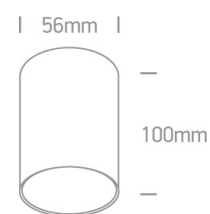

#### Dimensions

#### Physical Specification

Item Group	13 Wall & Ceiling
Family	GU10 Ceiling Cylinders Aluminium
Order Code	12105E/W
Colour	White
Material	Aluminium
Shape	Circular
Height	56mm
Diameter	100mm
Surface Ceiling	Yes
Indoor	Yes
Adjustable	No