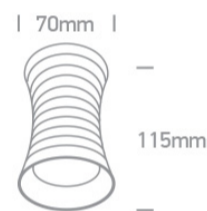

10W MR16 GU10 Dark chrome cylinder downlight.

Complies with standard EN60598-1 and any other specific standards.

### Dimensions

### Physical Specification

Item Group	New 2021 Edition 2
Family	Wall & Ceiling
Order Code	12105L/DC
Colour	Dark Chrome
Material	Aluminium
Shape	Circular
Height	115mm
Diameter	70mm
Surface Ceiling	Yes
Indoor	Yes
Adjustable	No