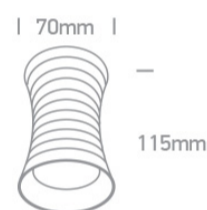

### Dimensions

### Physical Specification

Item Group	New 2021 Edition 2
Family	Wall & Ceiling
Order Code	12105L/W
Colour	White
Material	Aluminium
Shape	Circular
Height	115mm
Diameter	70mm
Surface Ceiling	Yes
Indoor	Yes
Adjustable	No