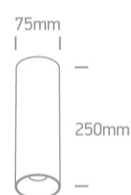

10W MR16 GU10 cylinder downlight.

Reflector must be ordered separately.

Complies with standard EN60598-1 and any other specific standards.

#### Dimensions

## Physical Specification

Item Group	13 Wall & Ceiling
Family	The Chill Out Cylinder GU10
Order Code	12105MA/B
Colour	Black
Material	Aluminium
Diffuser Material	Plastic
Shape	Circular
Height	250mm
Diameter	75mm
Surface Ceiling	Yes
Indoor	Yes
Adjustable	No

## Packing Info

Box Length

8cm

Box Width

8cm

Box Height

26cm

Pcs/Carton