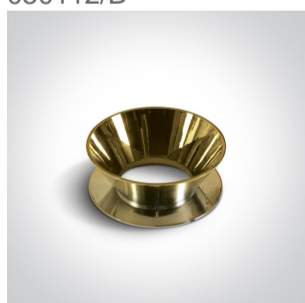

#### Must be ordered separately

050112/ABS

050112/B

050112/BS

050112/CU

050112/DC

050112/G

050112/GL

## Physical Specification

Item Group	13 Wall & Ceiling
Family	The Chill Out Cylinder GU10
Order Code	12105MA/B
Colour	Black
Material	Aluminium
Diffuser Material	Plastic
Shape	Circular
Height	250mm
Diameter	75mm
Surface Ceiling	Yes
Indoor	Yes
Adjustable	No