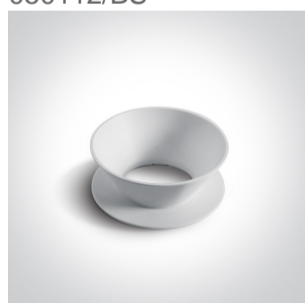

10W MR16 GU10 cylinder downlight.

Reflector must be ordered separately.

Complies with standard EN60598-1 and any other specific standards.

#### Dimensions

#### Must be ordered separately

050112/ABS

050112/B

050112/BS

050112/CU

050112/DC

050112/G

050112/GL

## Physical Specification

Item Group	13 Wall & Ceiling
Family	The Chill Out Cylinder GU10
Order Code	12105MA/B
Colour	Black
Material	Aluminium
Diffuser Material	Plastic
Shape	Circular
Height	250mm
Diameter	75mm
Surface Ceiling	Yes
Indoor	Yes
Adjustable	No