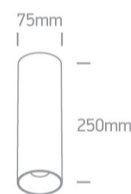

10W MR16 GU10 cylinder downlight.

Reflector must be ordered separately.

Complies with standard EN60598-1 and any other specific standards.

Downloads

Dimensions

Must be ordered separately

050112/ABS

050112/B

050112/BS

050112/CU

050112/DC

050112/G

050112/GL

050112/W

Physical Specification

Item Group	13 Wall & Ceiling
Family	The Chill Out Cylinder GU10
Order Code	12105MA/BBS
Colour	Brushed Brass
Material	Aluminium
Diffuser Material	Plastic
Shape	Circular
Height	250mm
Diameter	75mm
Surface Ceiling	Yes
Indoor	Yes
Adjustable	No

Illumination Data

Illumination Diagram

Dark Light

Yes

Packing Info

Box Length

8cm

Box Width

8cm

Box Height

26cm

Pcs/Carton

20

Barcode

5291889063728

HS Code