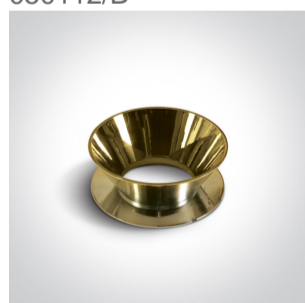

10W MR16 GU10 cylinder downlight.

Reflector must be ordered separately.

Complies with standard EN60598-1 and any other specific standards.

Downloads

Dimensions

Must be ordered separately

050112/ABS

050112/B

050112/BS

050112/CU

050112/DC

050112/G

050112/GL

050112/W

Physical Specification

Item Group	13 Wall & Ceiling
Family	The Chill Out Cylinder GU10
Order Code	12105MA/BBS
Colour	Brushed Brass
Material	Aluminium
Diffuser Material	Plastic
Shape	Circular
Height	250mm
Diameter	75mm
Surface Ceiling	Yes
Indoor	Yes
Adjustable	No