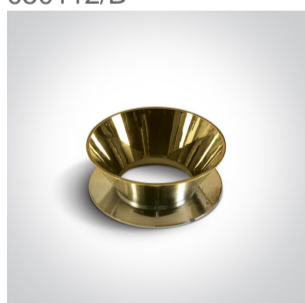

10W MR16 GU10 Metal Grey cylinder downlight.

Reflector must be ordered separately.

Complies with standard EN60598-1 and any other specific standards.

Downloads

Dimensions

Must be ordered separately

050112/ABS

050112/B

050112/BS

050112/CU

050112/DC

050112/G

050112/GL

050112/W

Physical Specification

Item Group	13 Wall & Ceiling
Family	The Chill Out Cylinder GU10
Order Code	12105MA/MG
Colour	Metal Grey
Material	Aluminium
Diffuser Material	Plastic
Shape	Circular
Height	250mm
Diameter	75mm
Surface Ceiling	Yes
Indoor	Yes
Adjustable	No