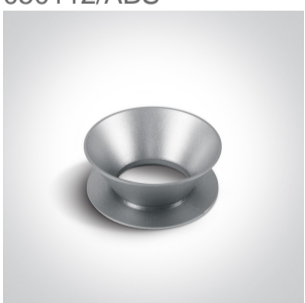

10W MR16 GU10 Metal Grey cylinder downlight.

Reflector must be ordered separately.

Complies with standard EN60598-1 and any other specific standards.

Downloads

Dimensions

Must be ordered separately

050112/ABS

050112/B

050112/BS

050112/CU

050112/DC

050112/G

050112/GL

050112/W

Physical Specification

Item Group	13 Wall & Ceiling
Family	The Chill Out Cylinder GU10
Order Code	12105MA/MG
Colour	Metal Grey
Material	Aluminium
Diffuser Material	Plastic
Shape	Circular
Height	250mm
Diameter	75mm
Surface Ceiling	Yes
Indoor	Yes
Adjustable	No