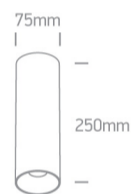

10W MR16 GU10 Metal Grey cylinder downlight.

Reflector must be ordered separately.

Complies with standard EN60598-1 and any other specific standards.

Downloads

Dimensions

Must be ordered separately

050112/ABS

Item Group	13 Wall & Ceiling
Family	The Chill Out Cylinder GU10
Order Code	12105MA/MG
Colour	Metal Grey
Material	Aluminium
Diffuser Material	Plastic
Shape	Circular
Height	250mm
Diameter	75mm
Surface Ceiling	Yes
Indoor	Yes
Adjustable	No

Illumination Data

Illumination Diagram

Dark Light

Yes

Packing Info

Box Length

8cm

Box Width