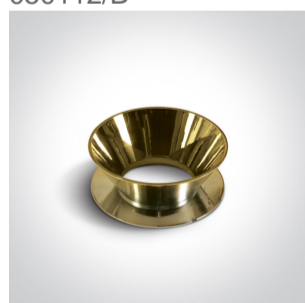

10W MR16 GU10 cylinder downlight.

Reflector must be ordered separately.

Complies with standard EN60598-1 and any other specific standards.

Downloads

Dimensions

Must be ordered separately

050112/ABS

050112/B

050112/BS

050112/CU

050112/DC

050112/G

050112/GL

050112/W

Physical Specification

Item Group	13 Wall & Ceiling
Family	The Chill Out Cylinder GU10
Order Code	12105MA/W
Colour	White
Material	Aluminium
Diffuser Material	Plastic
Shape	Circular
Height	250mm
Diameter	75mm
Surface Ceiling	Yes
Indoor	Yes
Adjustable	No