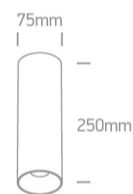

10W MR16 GU10 cylinder downlight.

Reflector must be ordered separately.

Complies with standard EN60598-1 and any other specific standards.

Downloads

Dimensions

Must be ordered separately

050112/ABS

050112/B

050112/BS

050112/CU

050112/DC

050112/G

050112/GL

050112/W

Physical Specification

Item Group	13 Wall & Ceiling
Family	The Chill Out Cylinder GU10
Order Code	12105MA/W
Colour	White
Material	Aluminium
Diffuser Material	Plastic
Shape	Circular
Height	250mm
Diameter	75mm
Surface Ceiling	Yes
Indoor	Yes
Adjustable	No

Illumination Data

Illumination Diagram

Dark Light

Yes

Packing Info

Box Length

8cm

Box Width

8cm

Box Height

26cm

Pcs/Carton

20

Barcode

5291889063704

HS Code