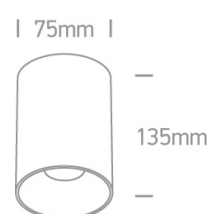

10W MR16 GU10 Black cylinder downlight.

Reflector must be ordered separately.

Complies with standard EN60598-1 and any other specific standards.

Downloads

Dimensions

Must be ordered separately

050112/ABS

050112/B

050112/BS

050112/CU

050112/DC

050112/G

050112/GL

050112/W

Physical Specification

Item Group	13 Wall & Ceiling
Family	The Chill Out Cylinder GU10
Order Code	12105M/B
Colour	Black
Material	Aluminium
Shape	Circular
Height	135mm
Diameter	75mm
Surface Ceiling	Yes
Indoor	Yes
Adjustable	No