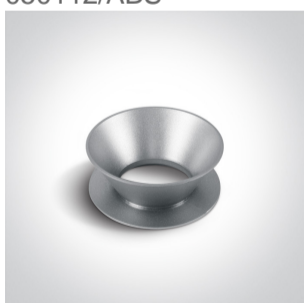

10W MR16 GU10 Brushed Brass cylinder downlight.

Reflector must be ordered separately.

Complies with standard EN60598-1 and any other specific standards.

Downloads Dimensions

Must be ordered separately

050112/ABS

050112/B

050112/BS

050112/CU

050112/DC

050112/G

050112/GL

050112/W

Physical Specification

Item Group	13 Wall & Ceiling
Family	The Chill Out Cylinder GU10
Order Code	12105M/BBS
Colour	Brushed Brass
Material	Aluminium
Diffuser Material	Plastic
Shape	Circular
Height	135mm
Diameter	75mm
Surface Ceiling	Yes
Indoor	Yes
Adjustable	No