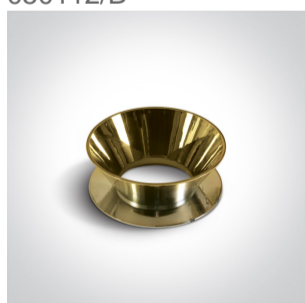

10W MR16 GU10 Brushed Brass cylinder downlight.

Reflector must be ordered separately.

Complies with standard EN60598-1 and any other specific standards.

Downloads Dimensions

Must be ordered separately

050112/ABS

050112/B

050112/BS

050112/CU

050112/DC

050112/G

050112/GL

050112/W

Physical Specification

Item Group	13 Wall & Ceiling
Family	The Chill Out Cylinder GU10
Order Code	12105M/BBS
Colour	Brushed Brass
Material	Aluminium
Diffuser Material	Plastic
Shape	Circular
Height	135mm
Diameter	75mm
Surface Ceiling	Yes
Indoor	Yes
Adjustable	No