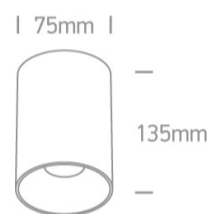

10W MR16 GU10 Brushed Brass cylinder downlight.

Reflector must be ordered separately.

Complies with standard EN60598-1 and any other specific standards.

Downloads Dimensions

Must be ordered separately

050112/ABS

Item Group	13 Wall & Ceiling
Family	The Chill Out Cylinder GU10
Order Code	12105M/BBS
Colour	Brushed Brass
Material	Aluminium
Diffuser Material	Plastic
Shape	Circular
Height	135mm
Diameter	75mm
Surface Ceiling	Yes
Indoor	Yes
Adjustable	No

Illumination Data

Illumination Diagram

Dark Light

Yes

Packing Info

Box Length

14cm

Box Width

8cm

Box Height

8cm

Pcs/Carton

20

Barcode

5291889063735

HS Code