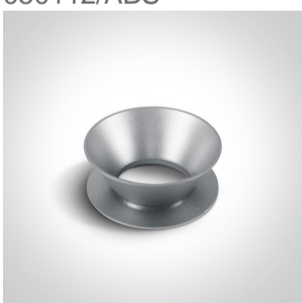

10W MR16 GU10 Metal Grey cylinder downlight.

Reflector must be ordered separately.

Complies with standard EN60598-1 and any other specific standards.

Downloads

Dimensions

Must be ordered separately

050112/ABS

050112/B

050112/BS

050112/CU

050112/DC

050112/G

050112/GL

050112/W

Physical Specification

Item Group	13 Wall & Ceiling
Family	The Chill Out Cylinder GU10
Order Code	12105M/MG
Colour	Metal Grey
Material	Aluminium
Diffuser Material	Plastic
Shape	Circular
Height	135mm
Diameter	75mm
Surface Ceiling	Yes
Indoor	Yes
Adjustable	No