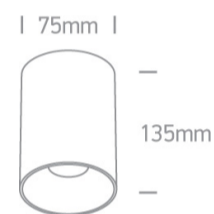

10W MR16 GU10 Metal Grey cylinder downlight.

Reflector must be ordered separately.

Complies with standard EN60598-1 and any other specific standards.

Downloads

Dimensions

Must be ordered separately

050112/ABS

Item Group	13 Wall & Ceiling
Family	The Chill Out Cylinder GU10
Order Code	12105M/MG
Colour	Metal Grey
Material	Aluminium
Diffuser Material	Plastic
Shape	Circular
Height	135mm
Diameter	75mm
Surface Ceiling	Yes
Indoor	Yes
Adjustable	No

Illumination Data

Illumination Diagram

Dark Light

Yes

Packing Info

Box Length

14cm

Box Width

8cm

Box Height

8cm

Pcs/Carton

20

Barcode

5291889064862

HS Code