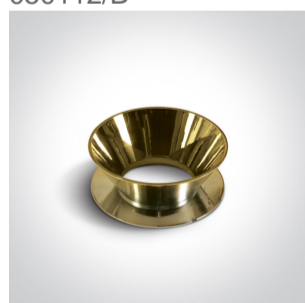

10W MR16 GU10 Metal Grey cylinder downlight.

Reflector must be ordered separately.

Complies with standard EN60598-1 and any other specific standards.

Downloads

Dimensions

Must be ordered separately

050112/ABS

050112/B

050112/BS

050112/CU

050112/DC

050112/G

050112/GL

050112/W

Physical Specification

Item Group	13 Wall & Ceiling
Family	The Chill Out Cylinder GU10
Order Code	12105M/MG
Colour	Metal Grey
Material	Aluminium
Diffuser Material	Plastic
Shape	Circular
Height	135mm
Diameter	75mm
Surface Ceiling	Yes
Indoor	Yes
Adjustable	No