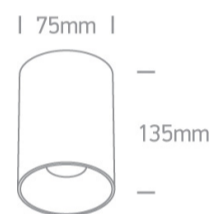

10W MR16 GU10 White cylinder downlight.

Reflector must be ordered separately.

Complies with standard EN60598-1 and any other specific standards.

Downloads

Dimensions

Must be ordered separately

050112/ABS

050112/B

050112/BS

050112/CU

050112/DC

050112/G

050112/GL

050112/W

Physical Specification

Item Group	13 Wall & Ceiling
Family	The Chill Out Cylinder GU10
Order Code	12105M/W
Colour	White
Material	Aluminium
Diffuser Material	Plastic
Shape	Circular
Height	135mm
Diameter	75mm
Surface Ceiling	Yes
Indoor	Yes
Adjustable	No

Illumination Data

Illumination Diagram

Dark Light

Yes

Packing Info

Box Length

14cm

Box Width

8cm

Box Height

8cm

Pcs/Carton

20

Barcode

5291889054610

HS Code