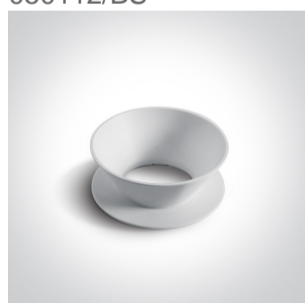

10W MR16 GU10 White cylinder downlight.

Reflector must be ordered separately.

Complies with standard EN60598-1 and any other specific standards.

Downloads

Dimensions

Must be ordered separately

050112/ABS

050112/B

050112/BS

050112/CU

050112/DC

050112/G

050112/GL

050112/W

Physical Specification

Item Group	13 Wall & Ceiling
Family	The Chill Out Cylinder GU10
Order Code	12105M/W
Colour	White
Material	Aluminium
Diffuser Material	Plastic
Shape	Circular
Height	135mm
Diameter	75mm
Surface Ceiling	Yes
Indoor	Yes
Adjustable	No