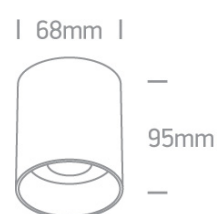

10W MR16 GU10 White cylinder downlight with Black reflector.

Complies with standard EN60598-1 and any other specific standards.

## Dimensions

## Physical Specification

Item Group	13 Wall & Ceiling
Family	The GU10 Dark Light Aluminium
Order Code	12105N/W
Colour	White
Material	Aluminium
Shape	Circular
Height	95mm
Diameter	68mm
Surface Ceiling	Yes
Indoor	Yes
Adjustable	No

## Packing Info

Box Length

9cm

Box Width

9cm

Box Height

10,5cm

Pcs/Carton