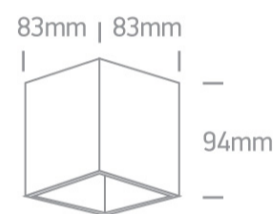

### Dimensions

### Physical Specification

Item Group	13 Wall & Ceiling
Family	GU10 Decorative Square Cylinders Aluminium
Order Code	12105TA/W
Colour	White
Material	Aluminium
Shape	Rectangular
Length	83mm
Width	83mm
Height	94mm
Surface Ceiling	Yes
Indoor	Yes
Adjustable	No

## Packing Info

Box Length

8,8cm

Box Width

8,8cm

Box Height

10cm

Pcs/Carton