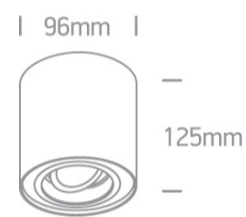

10W MR16 GU10 Ceiling Light.

Complies with standard EN60598-1 and any other specific standards.

Downloads

Dimensions

Physical Specification

Item Group	13 Wall & Ceiling
Family	GU10 Adjustable Cylinders Aluminium
Order Code	12105Y/B
Colour	Black
Material	Aluminium
Shape	Circular
Height	125mm
Diameter	96mm
Surface Ceiling	Yes
Indoor	Yes
Adjustable	2 Directions

Illumination Diagram

Packing Info

Box Length

10cm

Box Width

10cm

Box Height

13cm